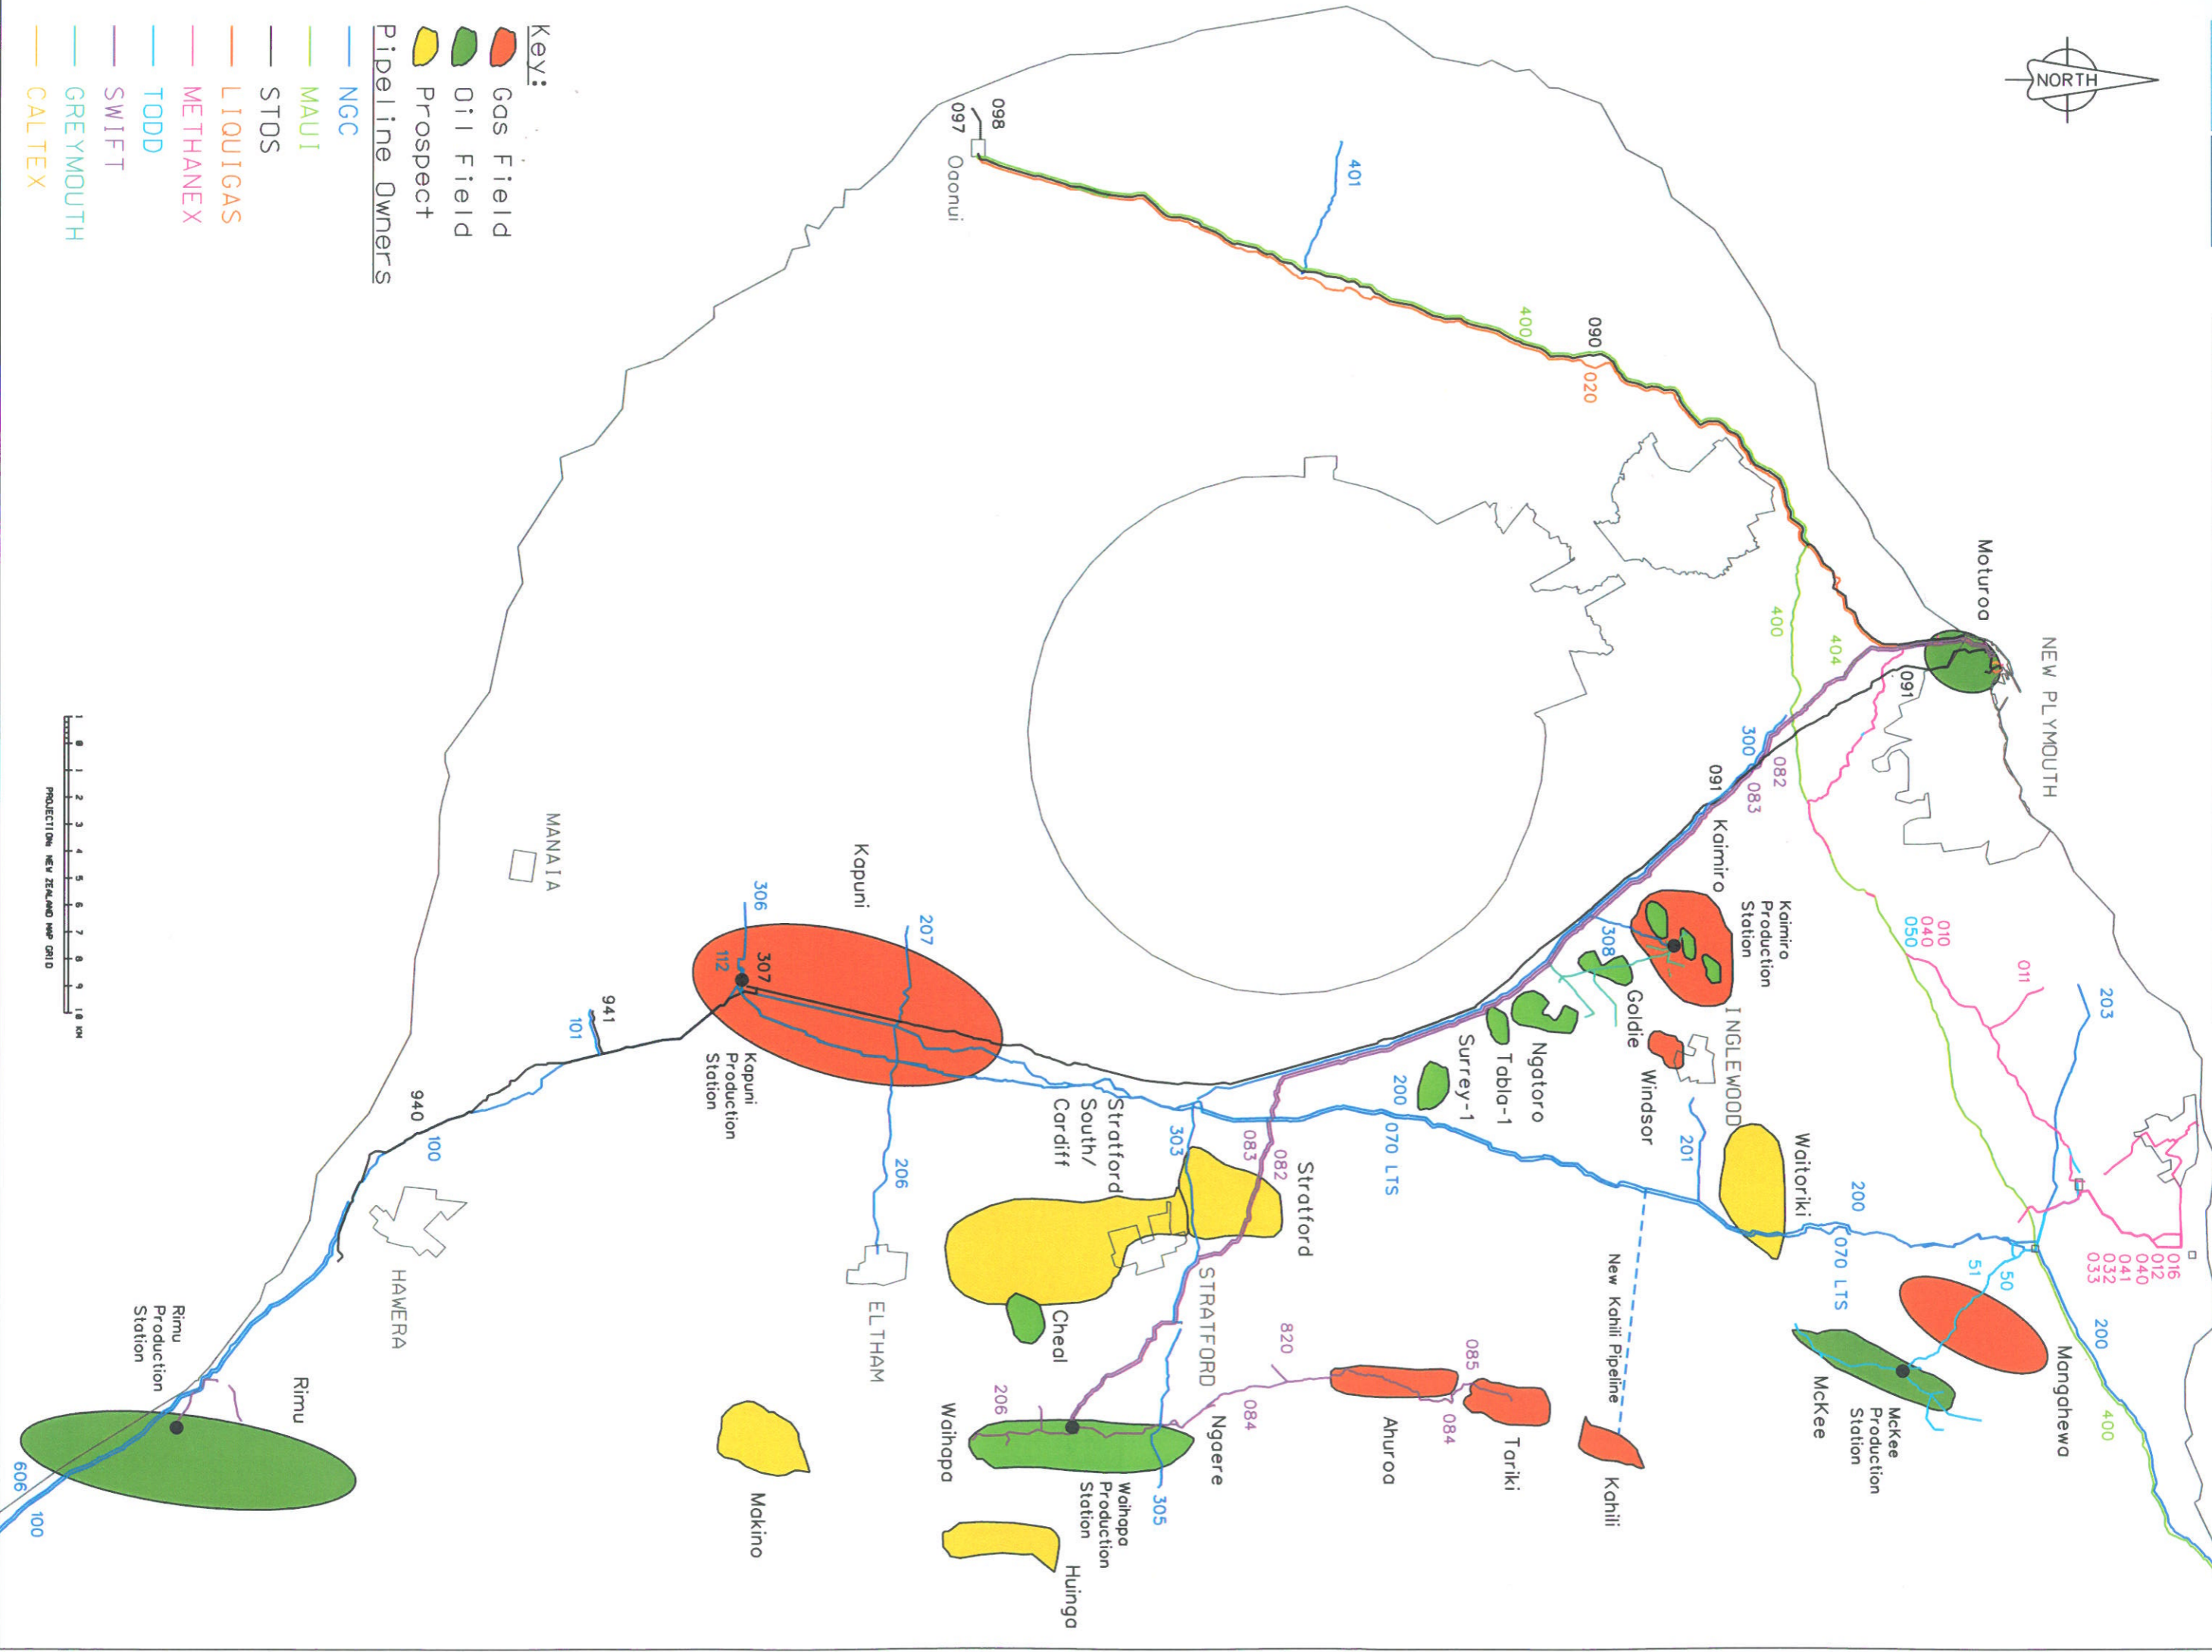

# ONSHORE TARANAKI - PIPELINE AND FIELD MAP

- Key:**
- Gas Field
  - Oil Field
  - Prospect
- Pipeline Owners**
- NGC
  - MAUI
  - STDS
  - LIQUIGAS
  - METHANEX
  - TODD
  - SWIFT
  - GREYMOUTH
  - CALTEX

PROJECTION: NEW ZEALAND MAP GRID